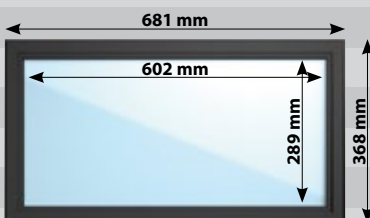

% The light yield of the various windows

Lots of light and great visibility

Rounded corners (r=60 mm), excellent insulative value

Rounded corners (r=100 mm), excellent insulative value

Straight corners, excellent insulative value