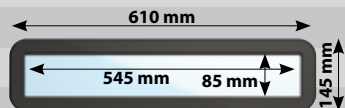

% The light yield of the various windows

Lots of light and great visibility

Rounded corners (r=60 mm), excellent insulative value

Rounded corners (r=100 mm), excellent insulative value

Straight corners, excellent insulative value