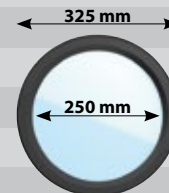

Attractive round windows