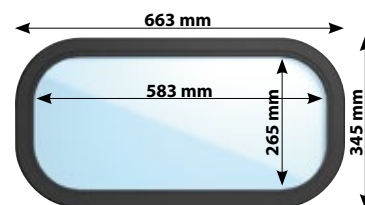

% The light yield of the various windows

Lots of light and great visibility

Rounded corners (r=60 mm), excellent insulative value

Rounded corners (r=100 mm), excellent insulative value

Straight corners, excellent insulative value