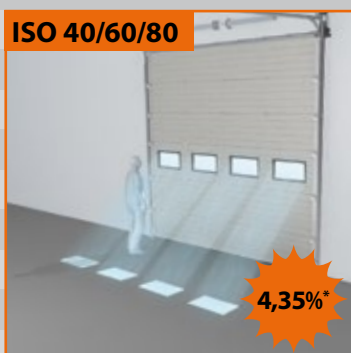

% The light yield of the various windows

Lots of light and great visibility

Rounded corners (r=60 mm), excellent insulative value

Rounded corners (r=100 mm), excellent insulative value

Straight corners, excellent insulative value